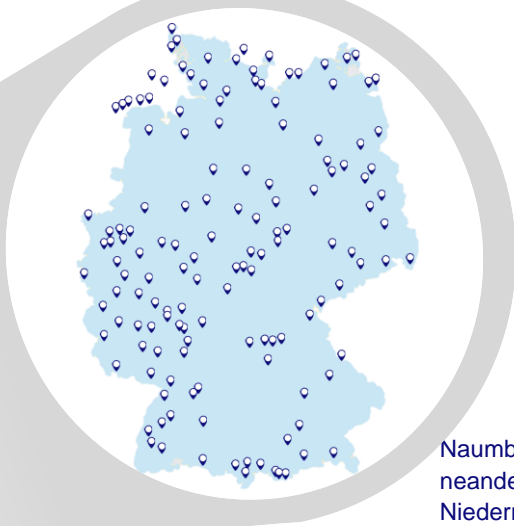

OVERVIEW OF CONSIDERED TOURIST DESTINATIONS FROM GERMANY, EUROPE AND THE WORLD IN THE SOURCE MARKET GERMANY

- Aarhus
- Amsterdam
- Barcelona
- Brussels
- Burgenland
- Carinthia
- Copenhagen
- Dubai
- Dublin
- East Tyrol
- Florence
- Gothenburg
- Helsinki
- Lisbon
- London
- Lower Austria
- Luxembourg
- Madrid
- Marseille
- Monaco
- New York
- Nice
- Oslo
- Paris
- Porto
- Reykjavik
- Rome
- Rotterdam
- Salzburg
- Salzburger Land
- Styria
- Stockholm
- South Africa

- South Tyrol
- Tyrol
- Upper Austria
- Vorarlberg
- Vienna
- Vienna Alps
- Zurich
- Aachen
- Ahrtal
- Allgäu
- Alpenwelt Karwendel
- Alpine Region Tegernsee Schliersee
- Bad Saarow
- Baden
- Baden-Wuerttemberg
- Borkum
- Baltic Sea
- Baltic Sea S-H
- Bavaria
- Bavarian Forest
- Bergisches Land
- Berlin
- Black Forest
- Bonn
- Brandenburg
- Bremen
- Bremerhaven
- Büsum
- Chiemsee-Chiemgau
- Cologne
- Cottbus
- Darmstadt

Considered TD in the UK

- Barcelona
- Berlin
- Germany
- Dresden
- Dubai
- Florence
- France
- Hamburg
- Los Angeles
- Luxembourg
- Madrid
- Monaco
- New York
- Nice
- North Rhine-Westphalia
- Paris
- Rhineland-Palatinate
- Rome
- Saxony
- Thuringia

Considered TD in CH

- Amsterdam
- Athens
- Berlin
- Dresden
- London
- Madrid
- Paris
- Rome
- Vienna
- Zurich

Considered TD in the USA

- Barcelona
- Berlin
- Dresden
- Florence
- Hamburg
- London
- Luxembourg
- Madrid
- Nice
- Paris
- Rome